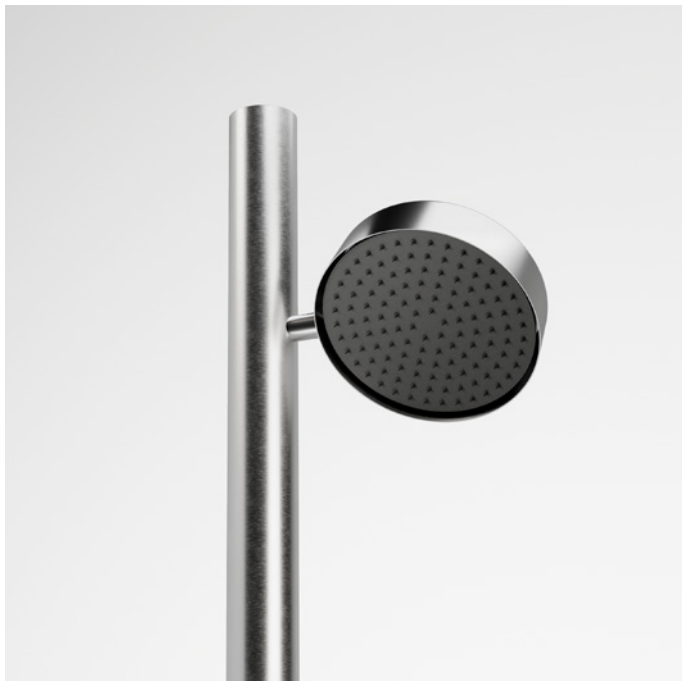

Ginger

design Odo Fioravanti

A classy and functional system of signs to read from the bathroom surfaces. Born from the accurate design of its mixer levers, our Ginger collection features contrasting color details, a diverter conceived as a tiny button and a shower head. Ginger is an expressive and punctual project with a strong identity.

Le Grand outdoor

design Philippe Tabet

With its decisive character and admirable workmanship, this product furnishes and enriches outdoor spaces with a special charm.

The shower from the Le Grand collection takes up the range's aesthetic and technical virtues and moves them into the open air, into new landscapes. With a distinctive dual control lever and stylish cylindrical booths that also include a handheld shower head.

Track

design Luca Cancelli

Here is the shower's form in its essence, with an underground water supply that continues along a precise and minimal steel cylinder. A swivel joint completes and characterises the column's fluid design, allowing the water jet to be directed as desired. Track has two controls: a deviator switch, and a progressive action knob which simultaneously controls the flow intensity and its temperature.

Swing

design Odo Fioravanti, Luca Cancelli

The exact juxtaposition of geometrical profiles creates a shower column with a surprisingly elegant simplicity. This is design with a polished idiom, immediate in its use, and extremely versatile in its capacity to blend into any background. Swing is made of steel, its shower head activated by a progressive knob. Completing this functionality is the practical handheld shower from the Up collection, plus a deviator switch.